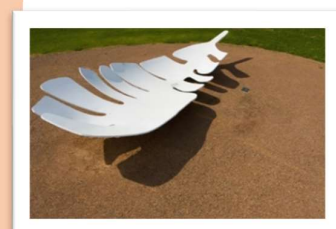

FUN FACT

City of Monash is home to many public art works which enrich the cultural and artistic diversity of the area. For example, the **Spirit of the Land** (see opposite). The Spirit of the Land is a breast feather sculpture, and a blessing from Bunjil the Creator - an important local Indigenous creation story. The sculpture is about 1m high, 9m in length and weighs about 2.5 tonnes. Can you find where it is located? **Answers:** See the next edition of this newsletter.