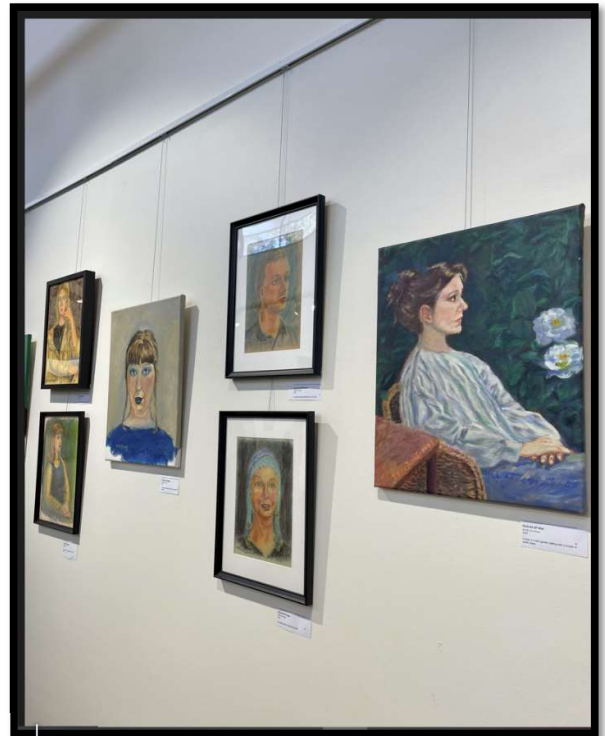

More Snapshots

Proudly sponsored by

Please follow and share our links at

www.moncas.org.au

www.facebook.com/thetrackgallery

www.instagram.com/moncas_thetrackgallery