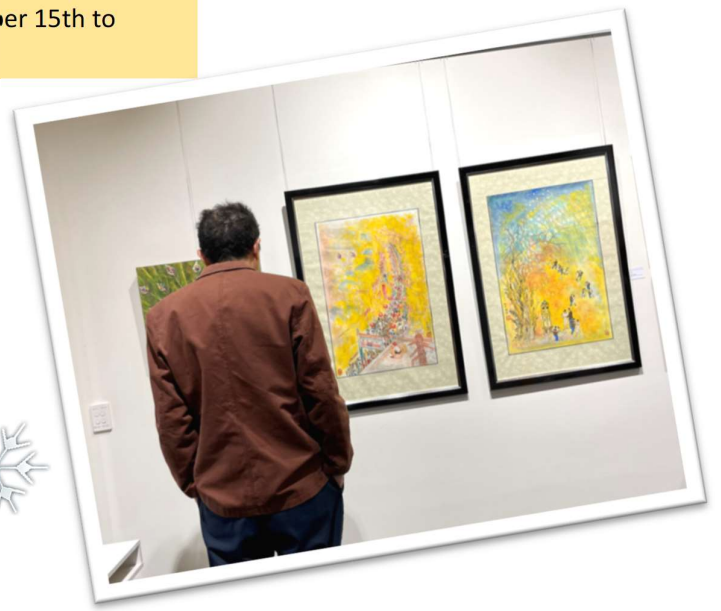

Just a friendly reminder...

Please note **Membership to MONCAS** is valid between 1 July and 30 June. So, if you haven't already paid, please complete the online membership form available at www.moncas.org.au

Some of the benefits of your membership include: exclusive invitations and information reserved for members. We extend our gratitude to those who have already renewed their membership. We are delighted to welcome you back once more!

Upcoming Exhibitions at The Track Gallery

26 July - 6 August	IN FOCUS: 'Scapes by Waverley Camera Club
9 Aug - 20 August	Exhibition by Waverley Garden Club
23 Aug - 4 September	Exhibition by Clarinet Clayworks
6 Sep - 17 September	Exhibition by Mt Street Neighbourhood House

Please note: The list of exhibitions is sourced from The Track Gallery calendar, which the council shared with us. If you need more information about any specific exhibition, you can contact the respective groups involved.

The next MONCAS auspice exhibition will feature a Solo show by one of our members, scheduled to take place from November 15th to November 26th, 2023.

Proudly sponsored by

Please follow and share our links at

www.moncas.org.au

www.facebook.com/thetrackgallery

www.instagram.com/moncas_thetrackgallery